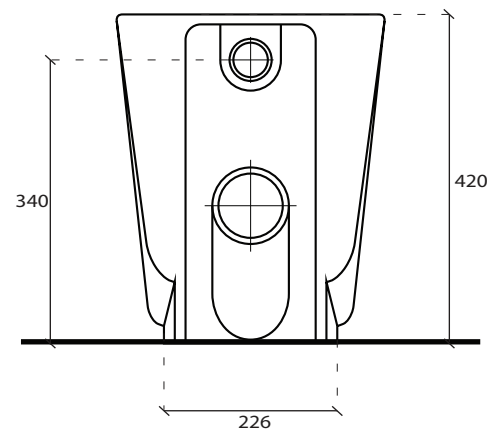

VISTA POSTERIORE